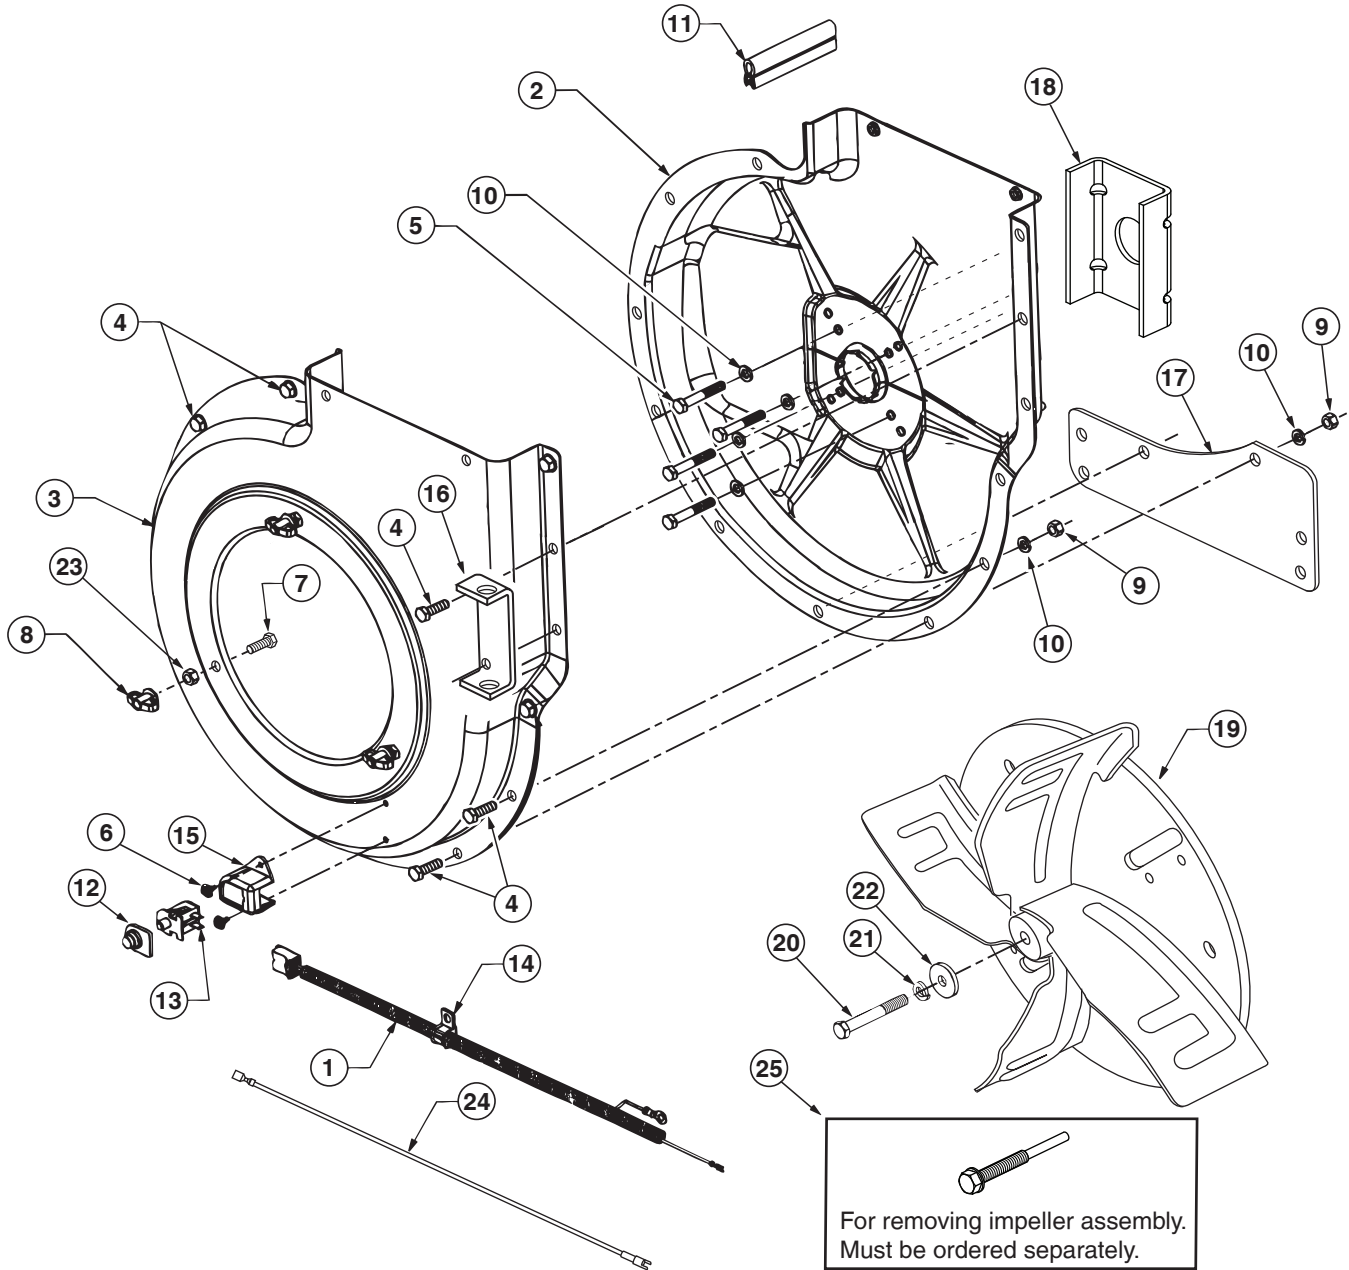

REPAIR PARTS FOR MOW-N-VAC IMPELLER HOUSING ASSEMBLY MODELS 551889 & 190-217F-100

REF.	PART NO.	QTY.	DESCRIPTION	REF.	PART NO.	QTY.	DESCRIPTION
1	629-0241A	1	Harness, Wire	14	726-0272	1	Clamp
2	24634	1	Housing Ass'y. Inner	15	731-1613	1	Cover, Switch
3	24633	1	Housing Ass'y. Outer	16	24958	1	Hose Hanger Bracket
4	43182	12	Bolt, Hex 5/16-18 x 3/4"	17	24606	1	Spacer, Housing
5	710-0772	4	Bolt, Hex 5/16-24 x 2"	18	27187	1	Spacer Bracket
6	710-1268	2	Screw, Self Tap #10-16 x 3/8"	19	66886	1	Impeller Assembly
7	43063	3	Bolt, Hex 5/16-18 x 1"	20	710-1273	1	Bolt, Hex 3/8-24 x 2-3/4"
8	712-0421	3	Knob	21	43003	1	Lockwasher, 3/8"
9	48848	12	Nut, Nylock Jam 5/16-18	22	736-0247	1	Flat Washer, 13/32" x 1-1/4"
10	43086	4	Lock Washer, 5/16"	23	46584	3	Nut, Whizlock 5/16-18
11	723-0438	1	Seal, Rubber	24	629-0923	1	Harness Adapter
12	725-1700	1	Cover, Switch	25	42294	1	Impeller Service Tool
13	725-3166	1	Snap Mount Switch