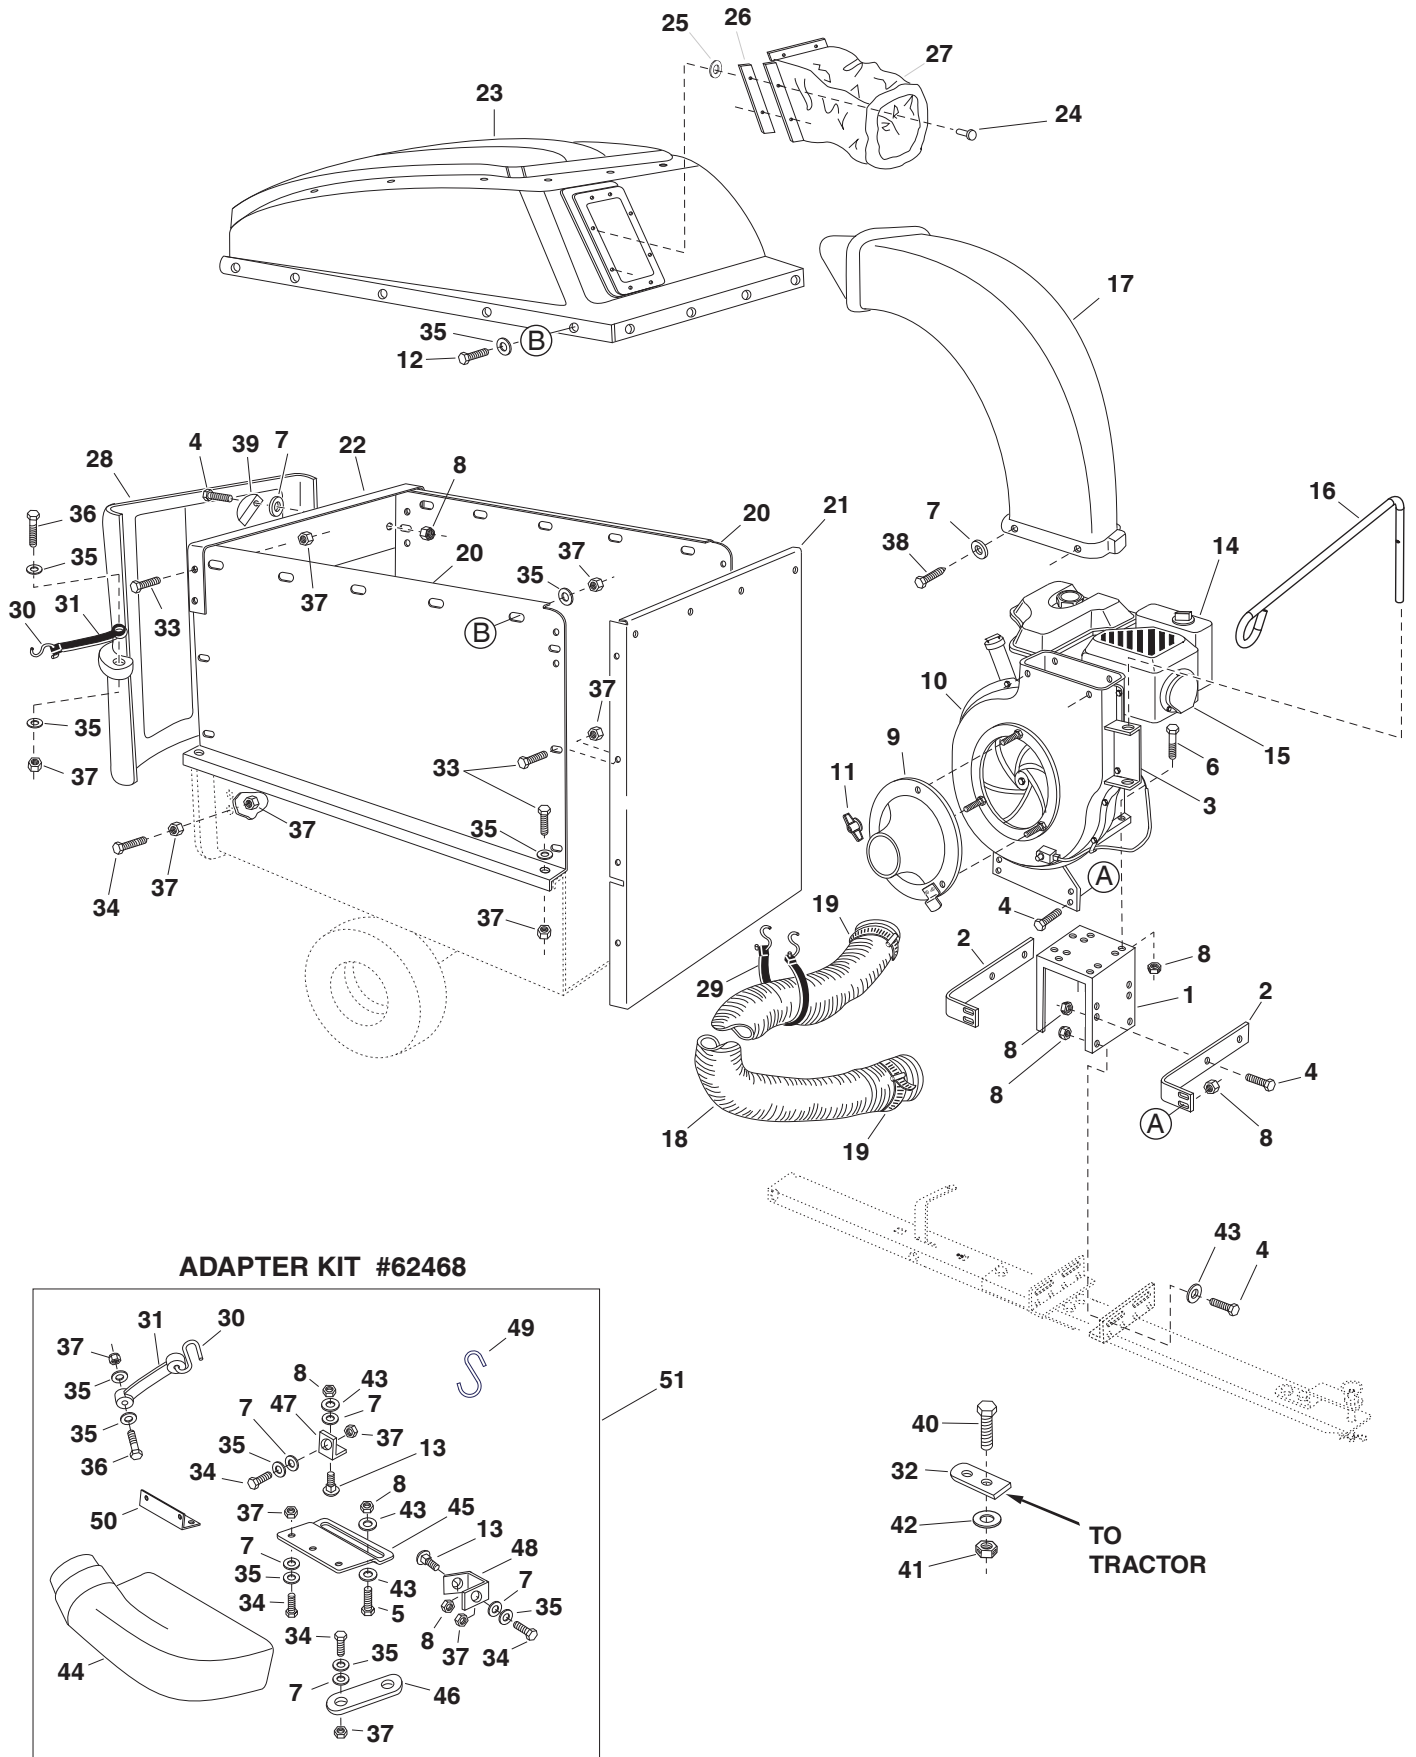

REPAIR PARTS FOR MOW-N-VAC MODELS 551889, 190-217F-100

**REPAIR PARTS FOR MOW-N-VAC
MODELS 551889, 190-217F-100**

REF	PART NO.	QTY.	DESCRIPTION	REF	PART NO.	QTY.	DESCRIPTION
1	24080	1	Engine Base	26	24798	4	Boot Mounting Strap
2	24078	2	Brace, Housing	27	48133	1	Hard top Boot
3	63226	1	Hose Hanger Bracket Ass'y. (Ref. item #16 on page 22.)	28	44790	1	Poly Rear Door
4	43182	14	Bolt, Hex 5/16-18 x 3/4"	29	43790	1	Strap, Tarp 25"
5	43840	2	Bolt, Hex 5/16-18 x 1-1/4"	30	44849	4	"S" Hook, #32
6	43085	4	Bolt, Hex 5/16-18 x 1-1/2"	31	44850	4	Strap, Tarp (Less Hooks)
7	1543-69	9	Washer, Nylon 21/64"	32	23540	1	Hitch Plate
8	47810	18	Nut, Hex Nylock 5/16-18	33	43866	20	Bolt, Hex 1/4-20 x 5/8"
9	43791	1	Hose Adapter	34	43661	6	Bolt, Hex 1/4-20 x 1"
10		1	Impeller Housing Assembly (See page 22)	35	43088	45	Washer, 1/4" STD
11	712-0421	3	Knob (See Item #8, Page 22)	36	1509-90	5	Bolt, Hex 1/4-20 x 1-1/4"
12	43012	13	Bolt, Hex 1/4-20 x 3/4"	37	47189	43	Nut, Hex Nylock 1/4-20
13	43080	2	Bolt, Carr. 5/16" x 3/4"	38	47630	4	Screw, Self Tap 5/16-18 x 3/4"
14	42462	1	Engine (50 State)	39	23789	2	Door Latch
15	222261	1	Deflector, Muffler	40	43351	1	Bolt, Hex 1/2-13 x 1-1/4"
16	49974	1	Hose Hanger Rod	41	712-3083	1	Nut, Hex Nylock 1/2-13
17	46420	1	Elbow	42	43352	1	Washer, Flat 7/16"
18	41882	1	Hose (6" x 84")	43	43081	16	Washer, 5/16" STD
19	43793	2	Hose Clamp 6"	44	43830	1	Adapter, Deck
20	24678	2	Side Panel Cart Extension	45	23560	1	Bracket, Deck Adapter
21	24679	1	Front Panel Cart Extension	46	23825	1	Mounting Strap
22	23836	1	Cross Brace	47	23826	1	Angle Bracket
23	64244	1	Hard Top Assembly (Includes 24,25,26,27)	48	23827	1	Mounting Bracket
24	43882	21	Rivet, 3/16"	49	42749	1	"S" Hook, Large
25	43910	21	Washer, Flat 3/16"	50	27304	1	Bracket, Attachment
				51	62468	1	Deck Adapter Kit (Includes
					42490	1	Owner's Manual