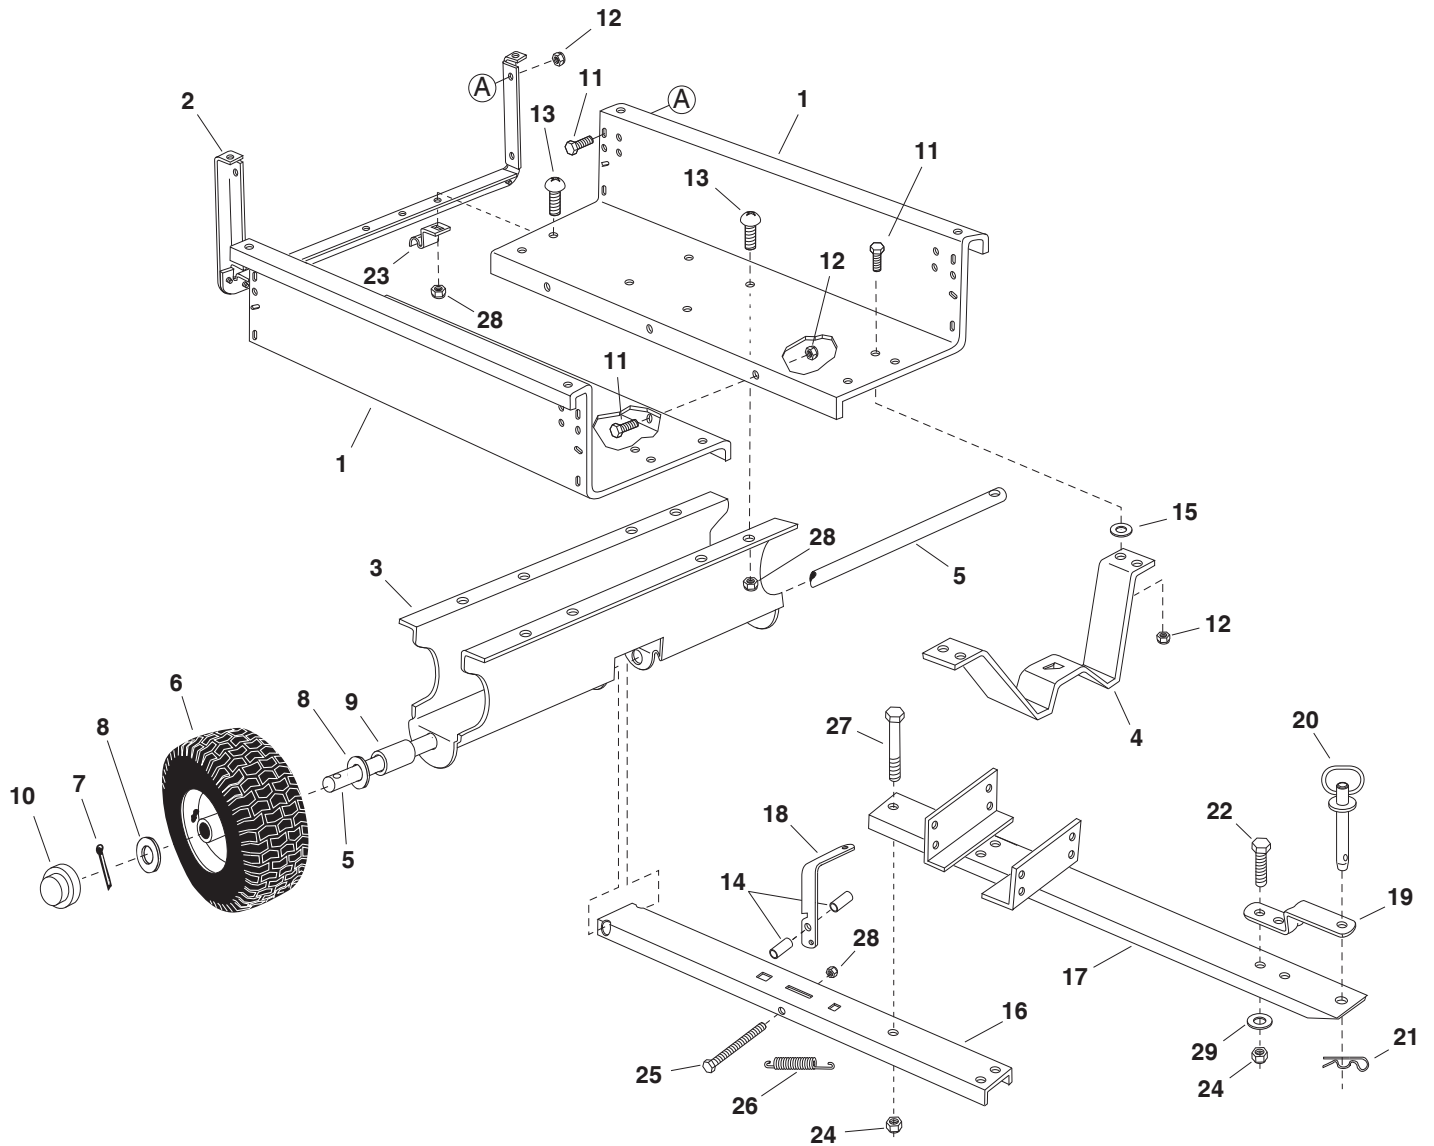

## REPAIR PARTS FOR MOW-N-VAC CART BODY MODELS 551889, 190-217F-100

REF.	PART NO.	QTY.	DESCRIPTION	REF.	PART NO.	QTY.	DESCRIPTION
1	23985	2	Cart Body	16	63917	1	Tongue Weldment Ass'y. (Rear)
2	62458	1	Tailgate Reinforcement Bracket	17	63155	1	Tongue Weldment Ass'y. (Front)
3	23507	1	Wheel Support	18	24614	1	Latch Lock Lever
4	24497	1	Latch Stand Bracket	19	23475	1	Hitch Bracket
5	24897	1	Axle, Wheel 1" Dia.	20	43884	1	Hitch Pin
6	42159	2	Wheel w/Tire, 15 x 6.00	21	43343	1	Pin, Hair Cotter 1/8"
7	43093	2	Cotter Pin, 1/8" Dia. x 1-1/2"	22	43087	2	Hex Bolt, 3/8-16 x 1-1/4"
8	43601	4	Washer, Flat 1"	23	23838	2	Door Support
9	44678	2	Spacer Tube, 1-1/4" x 2" Lg.	24	HA21362	5	Nut, Hex Nylock 3/8-16
10	43014	2	Hub Cap	25	47407	1	Hex Bolt, 5/16-18 x 3-3/4"
11	43866	9	Hex Bolt, 1/4-20 x 5/8"	26	47408	1	Spring, Extension
12	47189	9	Hex Nut, 1/4-20 Nylock	27	43574	3	Hex Bolt, 3/8-16 x 3"
13	43814	12	Truss Hd. Bolt, 5/16-18 x 3/4"	28	47810	13	Hex Nut, 5/16-18 Nylock
14	41076	2	Spacer	29	43081	2	Washer, 3/8"
15	43088	2	Washer, Flat 1/4"				